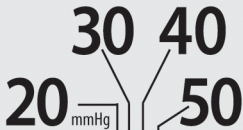

JUXTA LITE™

BPS™ Guide Card

SMALL